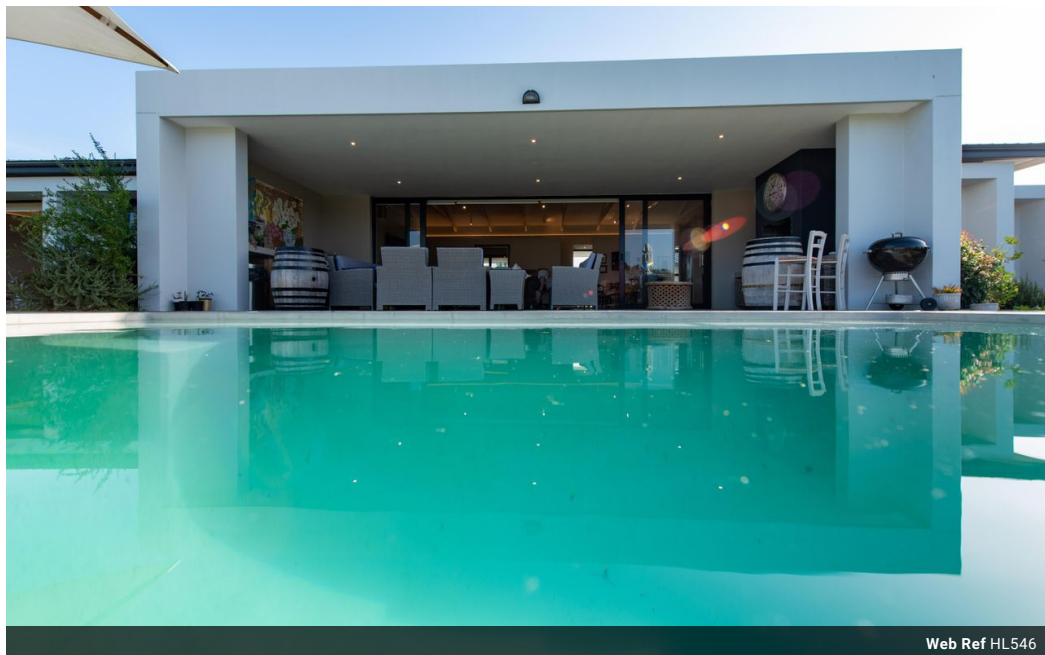

Cindy Bown
084 209 3053
cindy.bown@pamgolding.co.za

Contact GOOSE VALLEY GOLF ESTATE

+27 044 533 6000

Goose Valley Sales and Rental Office:
Goose Valley Golf Club
N2, Plettenburg Bay
Postnet Suite 380
Private Bag X31
Knysna
6570

From R15,000 Per Night

High Season R 15,000	Mid Season R 15,000	Low Season R 15,000	Out Season R 15,000

Prices are Per House Per Night

4   4   2

Luxury Golf Estate Holiday

LYNWOOD / GOLF ESTATE RENTALS - PLETTENBERG BAY ACCOMMODATION

Priced at R15 000 per day. Available from 20 Dec to 5 Jan 2024 on a minimum 10 night stay.
Rent from the Professionals with 14 years Goose Valley experience!

We proudly present this 4 bedroom luxury home all on one level, equipped with power solution system for Load shedding in the exclusive Lynwood Private Estate on the Goose Valley Golf Course. This lovely spacious home is fully equipped and furnished. The covered patio has comfortable seating to relax. Enclosed garden and pool. It is the ideal home for a coastal holiday on this highly successful Gary Player Signature Golf Course.

Facilities:

1. Direct Keurbooms Lagoon Access - Fishing, Boating, Swimming
2. Swimming Pool, Tennis, Squash, Golf, Kiddies Playgrounds, Restaurant, Pro Shop, Golf Tuition,...

Features

Floor: Single Storey
Views: Golf Course View
Cleaning Services: Not Serviced

Bedrooms - 4
Sleeps: 8
King Beds: 1.5
Queen Beds: 1
Single Beds: 2
Linen Provided: Yes

Bathrooms - 4
Baths: 1
Showers: 4
Towels Provided: Yes

Living Areas
Lounge: 1
DSTV: Yes

Kitchen
Fridge / Freezer: Yes
Microwave: Yes
Oven: Yes
Washing Machine: Yes
Tumble Dryer: Yes
Dishwasher: Yes
Crockery / Cutlery: Yes

Exterior
Views: Golf Course View
Private Garden
Braai: Charcoal - Portable

Parkings - 2
Open: 2