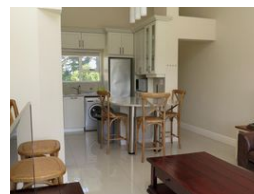

From R1,500 Per Night

High Season
R 3,750

Mid Season
R 2,200

Low Season
R 1,499

Out Season
R 1,500

Prices are Per Apartment Per Night

North Facing.

GOOSE VALLEY GOLF ESTATE RENTALS - PLETTENBERG BAY ACCOMMODATION

Goose Valley Golf Estate is Plettenburg Bay's favourite destination for holiday rentals and accommodation.

Priced from R1500 per day to R3750 depending on season and duration of stay.
Rent from the Professionals with 14 years Goose Valley experience!

Featuring:

2 Bedrooms 1 bathroom apartment with 1 Double & 2 Single beds on 1st level in block LL with views of the Garden.

Extras:

North facing, furnished and equipped, including all linen, washing machine, DSTV decoder (activated), flat-screen TV and Weber grill. Bring own beach towels.

Facilities:

1. Direct Keurbooms Lagoon Access - Fishing, Boating, Swimming
2. Swimming Pool, Tennis, Squash, Golf, Kiddies Playgrounds, Restaurant, Pro Shop, Golf Tuition, Full Practice Facilities
3. 24 Hour

Features

Floor 1st Floor
Views Mountain View
Cleaning Services Not Serviced

Bedrooms - 2

Sleeps 4
Single Beds 2
Double Beds 1
Linen Provided Yes

Bathrooms - 1

Baths 1
Showers 1
Towels Provided Yes

Living Areas

Lounge 1
DSTV Yes

Kitchen

Fridge / Freezer Yes
Microwave Yes
Oven Yes
Crockery / Cutlery Yes

Exterior

Views Mountain View
Garden No
Braai Charcoal - Portable

Parkings - 1

Undercover 1