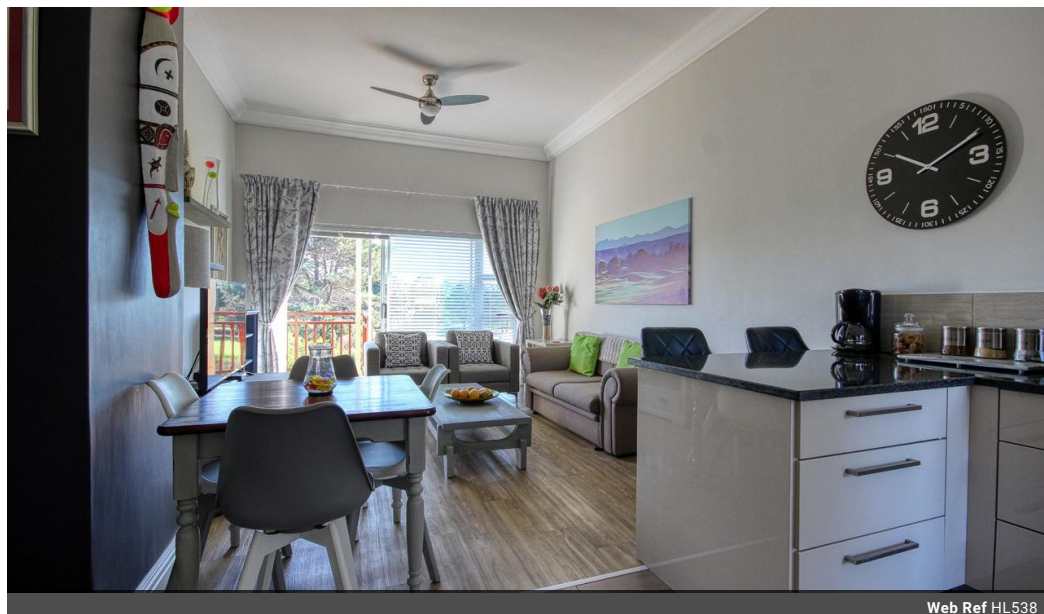

Cindy Bown
084 209 3053
cindy.bown@pamgolding.co.za

Contact GOOSE VALLEY GOLF ESTATE

+27 044 533 6000

Goose Valley Sales and Rental Office:
Goose Valley Golf Club
N2, Plettenburg Bay
Postnet Suite 380
Private Bag X31
Knysna
6570

From R1,500 Per Night

High Season R 3,750   **Mid Season** R 2,200   **Low Season** R 1,500   **Out Season** R 1,500

Prices are Per Apartment Per Night

North Facing.

GOOSE VALLEY GOLF ESTATE RENTALS - PLETTENBERG BAY ACCOMMODATION

Goose Valley Golf Estate is Plettenburg Bay's favourite destination for holiday rentals and accommodation.

Priced from R1500 per day to R3750 depending on season and duration of stay.
Rent from the Professionals with 14 years Goose Valley experience!

Featuring:

2 Bedrooms 1 bathrooms North facing apartment with 1 Double & 2 Single beds on 1st level in block B with views of the 17th Fairway and Mountains.

Extras:

Furnished and equipped, including all linen, washing machine, DSTV decoder (activated). Weber gas braai. Bring own beach towels. Wall panel heaters, ceiling fans. TV in main bedroom.

Facilities:

1. Direct Keurbooms Lagoon Access - Fishing, Boating, Swimming
2. Swimming Pool Tennis Squash Golf Kiddies Playgrounds Restaurant Pro

Features

Floor 1st Floor
Views Golf Course View
Cleaning Services Not Serviced

Bedrooms - 2
Sleeps 4
Queen Beds 1
Single Beds 2
Linen Provided Yes

Bathrooms - 1
Baths 1
Showers 1
Towels Provided Yes

Kitchen
Fridge / Freezer Yes
Microwave Yes
Oven Yes
Washing Machine Yes
Crockery / Cutlery Yes

Living Areas
Lounge 1
Ceiling Fans Yes
DSTV Yes

Exterior
Views Golf Course View
Garden No
Braai Charcoal - Portable
Pool Communal
Jacuzzi No

Parkings - 1