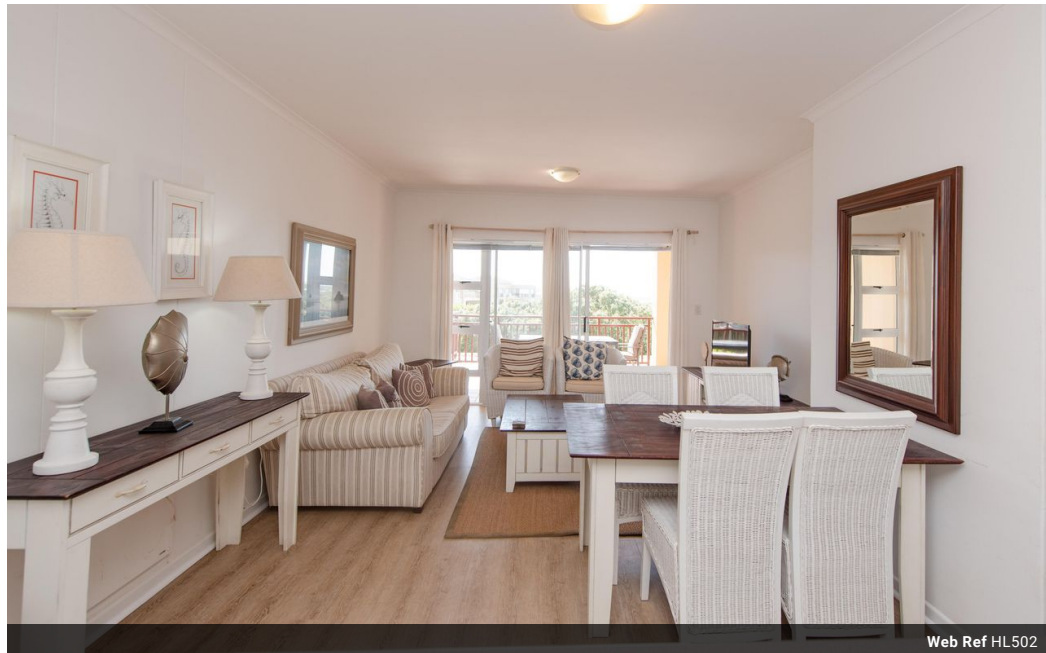

Cindy Bown
084 209 3053
cindy.bown@pamgolding.co.za

Contact GOOSE VALLEY GOLF ESTATE

+27 044 533 6000

Goose Valley Sales and Rental Office:
Goose Valley Golf Club
N2, Plettenburg Bay
Postnet Suite 380
Private Bag X31
Knysna
6570

From R1,500 Per Night

High Season R 3,750	Mid Season R 2,200	Low Season R 1,500	Out Season R 1,500

Prices are Per Apartment Per Night

2 Bedroom apartment with ground floor entrance.

GOOSE VALLEY GOLF ESTATE RENTALS - PLETTENBERG BAY ACCOMMODATION

Goose Valley Golf Estate is Plettenburg Bay's favourite destination for holiday rentals and accommodation.

Priced from R1500 per day to R3750 depending on season and duration of stay.
Rent from the Professionals with 14 years Goose Valley experience!

Featuring:

2 Bedrooms 2 bathrooms apartment with 1 Queen bed and 2 Single beds on ground level with raised patio in block Y with views of the distant Sea and Garden.

Extras:

Furnished and equipped, including all linen, washing machine, DSTV decoder (activated), flat screen TV in lounge. Weber grill. Covered patio. Bring own beach towels. Situated close to swimming pool.

Facilities:

1. Direct Keurbooms Lagoon Access - Fishing, Boating, Swimming
2. Swimming Pool Tennis Squash Golf Kiddies

Features

Floor 1st Floor
Views Partial Sea View
Cleaning Services Not Serviced

Bedrooms - 2

Sleeps 4
Queen Beds 1
Single Beds 2
Linen Provided Yes

Bathrooms - 2

Baths 1
Showers 1
Towels Provided Yes

Living Areas

Lounge 1
DSTV Yes

Kitchen

Fridge / Freezer Yes
Microwave Yes
Oven Yes
Washing Machine Yes
Crockery / Cutlery Yes

Exterior

Views Partial Sea View
Garden No
Braai Charcoal -

Parkings - 1

Undercover 1