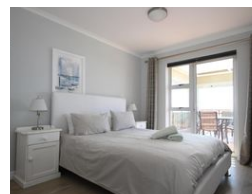

Web Ref HL499

From R1,500 Per Night

High Season
R 3,750

Mid Season
R 2,200

Low Season
R 1,500

Out Season
R 1,500

Prices are Per Apartment Per Night

Views. Enclosed Patio.

Featuring:

2 Bedrooms 2 bathrooms apartment with 1 Queen & 2 Single beds on 1st level in block Y with views of the Lagoon, Sea and Gardens. Fibre.

Extras:

Newly renovated. Fully furnished and equipped, including all linen, washing machine, dish washer, DSTV decoder (activated), flat-screen TV and Weber grill. Covered patio. Bring own beach towels.