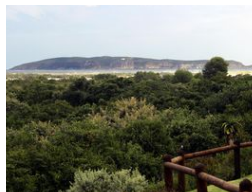

From R1,800 Per Night

High Season R 4,750	Mid Season R 2,800	Low Season R 1,800	Out Season R 1,800

Prices are Per Apartment Per Night

Ground floor apartment with views.

GOOSE VALLEY GOLF ESTATE RENTALS - PLETTENBERG BAY ACCOMMODATION

Goose Valley Golf Estate is Plettenburg Bay's favourite destination for holiday rentals and accommodation.

Priced from R1800 per day to R4750 depending on season and duration of stay.
Rent from the Professionals with 14 years Goose Valley experience!

Featuring:

Inverter to run TV and wifi.

3 Bedrooms 2 bathrooms newly renovated apartment with 2 Queen beds and 2 Single beds on ground level in block N with views of the Sea and Lagoon.

Extras:

Furnished and equipped, including all linen, washing machine, Dishwasher, Tumble dryer, DSTV decoder (activated). Weber braai. Bring own beach towels. Fibre / Wifi.

Facilities:

1 Direct Keurbooms Lagoon Access - Fishing Boating Swimming

Features

Floor Ground Floor
Views Full Frontal Sea View
Cleaning Services Not Serviced

Bedrooms - 3
Sleeps 6
Queen Beds 2
Single Beds 2
Linen Provided Yes

Bathrooms - 2
Baths 1
Showers 1
Towels Provided Yes

Living Areas
Lounge 1
DSTV Yes

Kitchen
Fridge / Freezer Yes
Microwave Yes
Oven Yes
Washing Machine Yes
Tumble Dryer Yes
Dishwasher Yes
Crockery / Cutlery Yes

Exterior
Views Full Frontal Sea

Parkings - 1