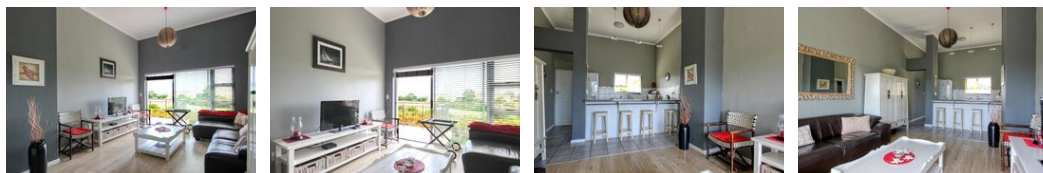

Web Ref HL860

From R1,500 Per Night

High Season R 3,750   **Mid Season** R 2,500   **Low Season** R 1,500   **Out Season** R 1,500

Prices are Per Apartment Per Night

2   1   1

Overlooking the 10th Fairway.

Goose Valley Golf Estate is Plettenburg Bay's favourite destination for holiday rentals and accommodation.

Priced from R1500 per day to R3500 depending on season and duration of stay.
Rent from the Professionals with 14 years Goose Valley experience!

Featuring:

2 Bedrooms 1 bathrooms apartment with 1 Double and 2 Single beds on 1st floor in block C with views of the Garden & 10th Fairway.

Extras:

Furnished and equipped, including all linen, washing machine. Smart box enables to TV to be smart but no Wifi or Fibre. Own log in codes to be used for streaming platforms.

Facilities:

1. Direct Keurbooms Lagoon Access - Fishing, Boating, Swimming
2. Swimming Pool, Tennis, Squash, Golf, Kiddies Playgrounds, Restaurant, Pro Shop, Golf Tuition, Full Practice Facilities
3. 24 Hour Patrolled Security, bio-metric access...

Features

Floor 1st Floor
Views Golf Course View
Cleaning Services Not Serviced

Bedrooms - 2

Sleeps 1
Single Beds 2
Double Beds 1
Linen Provided Yes

Bathrooms - 1

Baths 1
Showers 1
Towels Provided Yes

Living Areas

Lounge 1
DSTV Yes

Kitchen

Fridge / Freezer Yes
Microwave Yes
Oven Yes
Washing Machine Yes
Crocery / Cutlery Yes

Exterior

Views Golf Course View
Garden No
Braai Charcoal -

Parkings - 1

Undercover 1