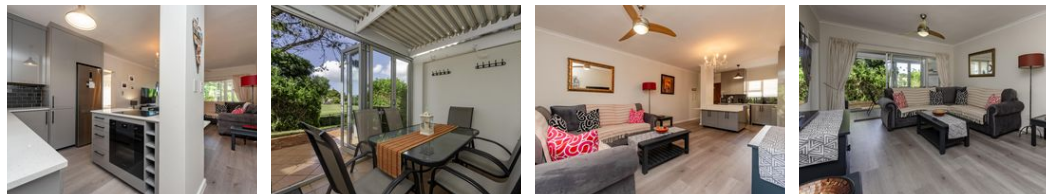

Web Ref CPLT-3513-4027376

From R1,800 Per Night

High Season R 4,750   **Mid Season** R 2,800   **Low Season** R 1,800   **Out Season** R 1,800

Prices are Per Apartment Per Night

3   2   1

Ground Floor Apartment overlooking the 10th.

GOOSE VALLEY GOLF ESTATE RENTALS - PLETTENBERG BAY ACCOMMODATION

Goose Valley Golf Estate is Plettenburg Bay's favourite destination for holiday rentals and accommodation.

Priced from R1800 per day to R4750 depending on season and duration of stay.
Rent from the Professionals with 14 years Goose Valley experience!

Featuring:

3 Bedrooms 2 bathrooms apartment with 1 King, 1 Queen & 2 Single beds on ground level in block J with views of the 10th Fairway.

Extras:

Furnished and equipped, including all linen, Washing machine, Dishwasher, ceiling fans in lounge and bedroom. Covered and enclosed patio area.

DSTV connected for stays over 7 nights. Smart TV and Fibre.

Facilities:

1 Direct Keurbooms Lagoon Access - Fishing Boating Swimming

Features

Floor Ground Floor
Views Golf Course View
Cleaning Services Not Serviced

Bedrooms - 3
Sleeps 6
Queen Beds 2
Single Beds 2
Double Beds 1
Linen Provided Yes

Bathrooms - 2
Showers 2
Towels Provided Yes

Kitchen
Fridge / Freezer Yes
Microwave Yes
Oven Yes
Washing Machine Yes
Dishwasher Yes
Crockery / Cutlery Yes

Living Areas
Lounge 1
Ceiling Fans Yes

Exterior
Views Golf Course View
Garden Communal
Braai Charcoal - Portable
Pool Communal
Jacuzzi No

Parkings - 1
Undercover 1