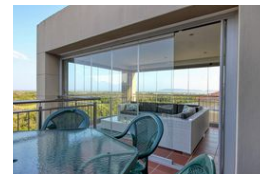

Web Ref CPLT-3403

From R1,500 Per Night

High Season
R 3,750

Mid Season
R 2,200

Low Season
R 1,500

Out Season
R 1,500

Prices are Per Apartment Per Night

Views!

GOOSE VALLEY GOLF ESTATE RENTALS - PLETTENBERG BAY ACCOMMODATION

Goose Valley Golf Estate is Plettenburg Bay's favourite destination for holiday rentals and accommodation.

Priced from R1500 per day to R3750 depending on season and duration of stay.
Rent from the Professionals with 14 years Goose Valley experience!

Featuring:

2 Bedrooms 2 bathrooms (sleeps 4) with 1 Queen and 2 single beds on 1st level in block N with Lagoon views. Fibre.

Extras:

Furnished and equipped, including all linen, washing machine, TV and full DSTV. Parking for 1 car. Fully enclosed patio with a section outside as well. Fibre and TV Inverter.

Facilities:

1. Direct Keurbooms Lagoon Access - Fishing, Boating, Swimming
2. Swimming Pool, Tennis, Squash, Golf, Kiddies Playgrounds, Restaurant, Pro Shop, Golf Tuition, Full Practice...

Features

Floor
Views
Cleaning Services

1st Floor
Full Frontal Sea View
Not Serviced

Bedrooms - 2

Sleeps 4
Queen Beds 1
Single Beds 2
Linen Provided Yes

Bathrooms - 2

Baths 1
Showers 1
Towels Provided Yes

Living Areas

Lounge 1
DSTV Yes

Kitchen

Fridge / Freezer Yes
Microwave Yes
Oven Yes
Washing Machine Yes
Crockery / Cutlery Yes

Exterior

Views Full Frontal Sea View
Garden No
Braai Charcoal -

Parkings - 1

Undercover 1