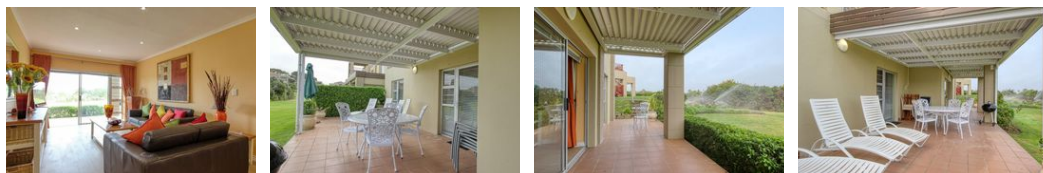

Web Ref CPLT-3400

From R1,500 Per Night

High Season R 3,750   **Mid Season** R 2,200   **Low Season** R 1,500   **Out Season** R 1,500

Prices are Per Apartment Per Night

2   2   1

2 Bedroom Self Catering Apartment in Goose Valley Golf Estate

GOOSE VALLEY GOLF ESTATE RENTALS - PLETTENBERG BAY ACCOMMODATION

Goose Valley Golf Estate is Plettenberg Bay's favourite destination for holiday rentals and accommodation.

Priced from R1500 per day to R3750 depending on season and duration of stay.
Rent from the Professionals with 14 years Goose Valley experience!

Featuring:
2 Bedrooms 2 bathroom apartment with 1 queen bed and 2 single beds on ground level in block V with garden.

Extras:
Furnished and equipped, including all linen, washing machine, and dishwasher, Weber braai, and covered patio. Double size 2nd bedroom. Smart TV and fibre.

1. Facilities:
1. Direct Keurbooms Lagoon Access - Fishing, Boating, Swimming
  2. Swimming Pool, Tennis, Squash, Golf, Kiddies Playgrounds, Restaurant, Pro Shop, Golf Tuition, Full Practice Facilities
  3. 24 Hour Patrolled

Features

Floor	Ground Floor		
Views	None		
Cleaning Services	Not Serviced		
Bedrooms - 2		Bathrooms - 2	Living Areas
Sleeps	4	Showers	Lounge
Queen Beds	1	Towels Provided	DSTV
Single Beds	2		
Linen Provided	Yes	Kitchen	Exterior
		Fridge / Freezer	Garden
		Microwave	Braai
		Oven	Pool
		Washing Machine	Jacuzzi
		Dishwasher	
		Crockery / Cutlery	
			Parkings - 1
			Undercover

Notes

WhatsApp: 084 209 3053   Email: cindy.bown@pamgolding.co.za